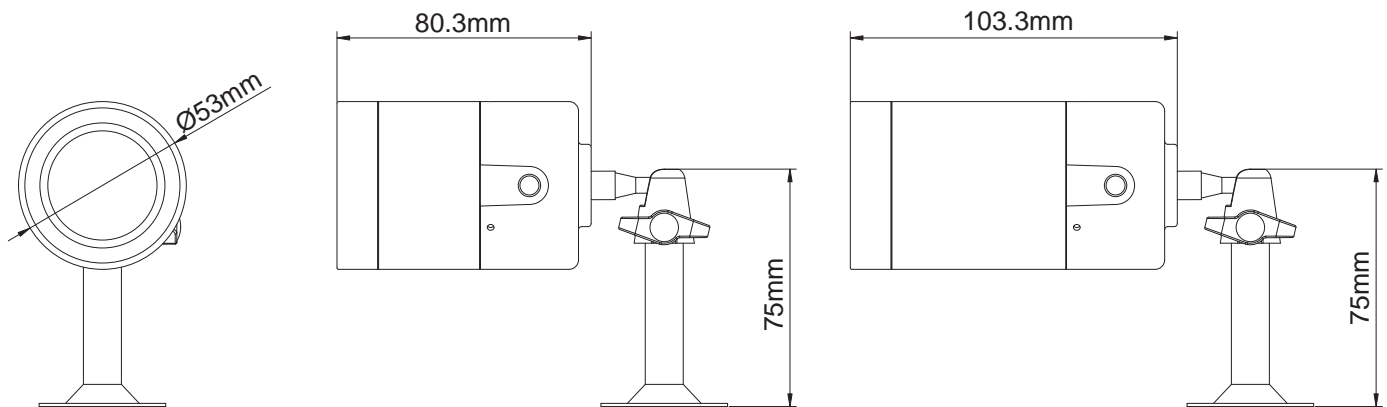

1/3" Vari-Focal Weatherproof Bullet Cameras

WDB-3580 Series (DC12V)
WDBAC-3580 Series (AC & DC Dual Power)

MAIN FEATURES

- Vari-focal 4.0mm - 9.0mm auto iris lens included with every WDB(DC 12V) and WDBAC(AC 24V) bullet camera series
- The auto iris level control will provide adjustments for extreme light conditions
- A heavy duty cast aluminum housing and tamper proof screws provide ultimate protection against vandalism
- The sleek housing allows these bullet cameras to be installed into almost any architectural design
- With 3 mounting holes in the housing, you can install these bullet cameras on any surface and adjust to any angle
- Line lock with vertical phase adjustment makes this camera easy to integrate into matrix systems
- Powerful back light compensation
- Digital signal processing (DSP) on the color bullet camera gives it the best resolution for such a small package
- Camera options include: Color Normal (420TVL), Color High (570TVL), B/W Normal (430TVL), B/W High (570TVL)

WELDEX CAN CUSTOMIZE CAMERAS FOR YOUR SPECIFIC NEED!!

WDB-3580 Series (1/3" Vari-Focal Weatherproof Bullet Cameras)

DIMENSIONS

SPECIFICATIONS

Electrical

Input Voltage	AC 24 Volt & DC 12 Volt (WDBAC-3580 Series), 12 Volt DC (WDB-3580 Series)
Power Consumption	200mA or less / 300mA or less
Video Connector	BNC
Power Connector	Bare Leads (WDBAC-3580 Series) , Barrel Plug Connector (WDB-3580 Series)

Video

Pixels	High Resolution - 768 (H) x 494 (V), Normal Resolution - 510 (H) x 492 (V)
S/N Ratio	More than 48dB
Video Output	1.0Vp-p 75ohm
CCD	1/3" Super HAD CCD
Auto Iris	Level Control Adjustment

Physical

Construction	Cast aluminum housing with clear window
Color	Black (Beige Available)
Lens	4.0mm - 9.0mm Vari-Focal Auto Iris Lens
Dimensions	2.08" (53mm) DIA. x 4.06" (103.3mm) L (WDBAC-3580 Series) 2.08" (53mm) DIA. x 3.16" (80.3mm) L (WDB-3580 Series)