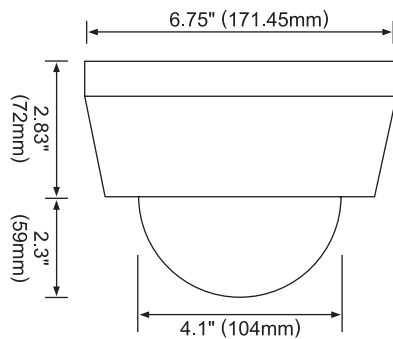

Weatherproof Armordome Camera with Infra-Red Illuminators

DIMENSIONS

SURFACE MOUNT