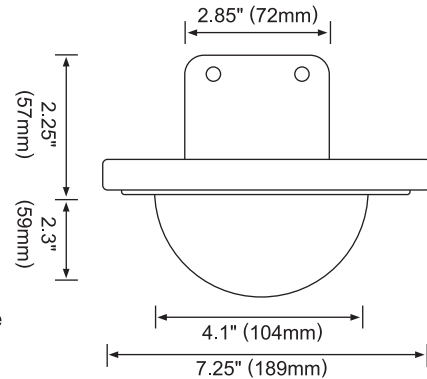

FLUSH MOUNT

All armordomes are wall mountable

Note: Flush mount can be installed into double gang box.

SPECIFICATIONS

Electrical

Input Voltage AC-24 Volt

Power Consumption 200mA or less

Video Connector BNC

Power Connector Bare Leads

Video

Pixels High Resolution - 768 (H) x 494 (V), Normal Resolution - 512 (H) x 492 (V)

S/N Ratio More than 48dB

Video Output 1.0Vp-p 75ohm

Self-Illumination

Qty of LEDs 14

LED Frequency 870 Nanometer

Physical

Construction Chassis and housing - Steel Dome - Polycarbonate

Lens 4.0 - 9.0mm Auto Iris Vari-Focal (Optional 2.6 - 6.0mm Auto Iris Vari-Focal)

Finish Housing - Beige (Other colors available)

Cable Entry 3/4" NPT threaded opening on bottom (surface mount design)

Gimble Adjustments X/Y/Z Axis

Adjustment 120 Deg. Pan / 180 Deg. Tilt / 70 Deg. Rotation

Weight Flush mount - 1.60 lbs. / Surface mount - 2.80 lbs.

Environment

Operating Temp. -22 Deg. F to +158 Deg. F

NEMA Rating Type 4 (When installed)

Accessories & Options

Pendant Housing Part#: WDH-PENT (For use with WDDS series)

Pendant Wall Mount Part#: WDH-BRK (For mounting bracket only)

Dome Cover Color Tinted (Standard), clear, mirrored, and others available upon request

Conduit Side Entry Add "C" to part# (WDDS surface mount series only)

SURFACE MOUNT	FLUSH MOUNT	IMAGE SENSOR	POWER REQ.	RESOLUTION	LUX	LENS
WDDS-2400DN	WDDF-2400DN	1/3" CCD	24 VOLT AC	420 TV LINES	0	4-9mm VARI-FOCAL AUTO-IRIS
WDDS-2405DN	WDDF-2405DN	1/3" CCD	24 VOLT AC	570 TV LINES	0	4-9mm VARI-FOCAL AUTO-IRIS