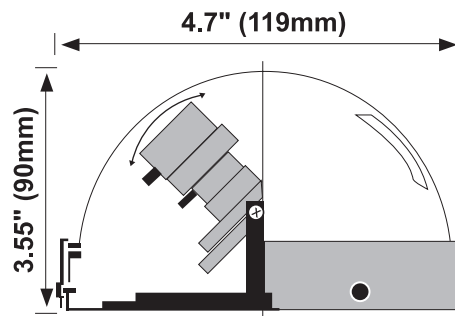

1/3" Vari-Focal Armordome Cameras

**WDD-4900C / WDD-4905C
WDD-4900B / WDD-4905B**

MAIN FEATURES

- Vari-Focal 4.0mm - 9.0mm Auto Iris Lens Included with Every WDD-4900 Series Armordome Camera
- The Auto Iris Level Control Will Provide Adjustment for Extreme Light Conditions
- High Impact Lexan Dome Cover and Tamper Proof Screws Provide Ultimate Protection Against Vandalism
- The Heavy Duty All Metal Dome Base and Camera Swivel Bracket Add to The Protection of The Camera Circuitry
- Manual Pan, Tilt, and Rotating(X-Y-Z axis) Adjustments Allow for Unobstructed Movement of Camera Module
- Line lock With Vertical Phase Adjustment Makes This Camera Easy to Integrate Into Matrix Systems
- Back Light Compensation - Selectable On/Off
- Digital Signal Processing (DSP) on Color Armordome Camera Gives Unmatched Picture Clarity
- Camera Options Include: Color and B&W, Normal(420/430TVL) and High Resolution(570TVL)

WELDEX CAN CUSTOMIZE CAMERAS FOR YOUR SPECIFIC NEED!!

WDD-4900 Series (1/3" Vari-Focal Armordome Cameras)

DIMENSIONS

Surface mount dome camera on ceilings, walls, poles or other solid areas

SPECIFICATIONS

Video

Pixels High Resolution - 768 (H) x 494 (V), Normal Resolution - 512 (H) x 492 (V) (**WDD-4912C**)

S/N Ratio More than 48dB

Video Output 1.0Vp-p 75ohm

CCD 1/3" Color DSP and 1/3" Monochrome

Auto Iris Level Control Adjustment

Manual Rotation Adjustment 75 Degree Rotation (When installed)

Lens 4.0mm - 9.0mm Vari-Focal Auto Iris Lens (Optional 2.6 - 6.0mm Vari-Focal Auto-Iris Lens)

Dimensions 4.7" (119mm) DIA. x 3.55" (90mm) H