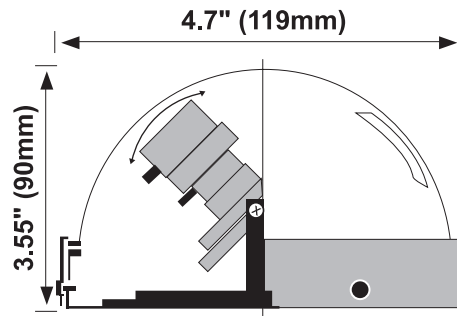

WELDEX CAN CUSTOMIZE CAMERAS FOR YOUR SPECIFIC NEED!!

WDD-4900DN Series (1/3" Day/Night Armordome Camera with Infra-Red LED Illuminators)

DIMENSIONS

Surface mount dome camera on ceilings, walls, poles or other solid areas

SPECIFICATIONS

Electrical

Input Voltage	AC-24 Volt
Power Consumption	200mA or less
Video Connector	BNC
Power Connector	Bare Leads

Video

Pixels	High Resolution - 768 (H) x 494 (V), Normal Resolution - 512 (H) x 492 (V)
S/N Ratio	More than 48dB
Video Output	1.0Vp-p 75ohm
CCD	1/3" Color DSP and 1/3" Monochrome
Auto Iris	Level Control Adjustment
Back Light (BLC)	Selectable On/Off

Physical

Construction	Heavy Duty Metal Base and Swivel Bracket - Polycarbonate Dome Cover
Color	Black (Beige Available)
Cable Entry	1/2" Hole on bottom plate
Manual Pan/Tilt Adjustment	120 Degree Pan / 180 Degree Tilt (When installed)
Manual Rotation Adjustment	75 Degree Rotation (When installed)
Lens	4.0mm - 9.0mm Vari-Focal Auto Iris Lens (Optional 2.6 - 6.0mm Vari-Focal Auto-Iris Lens)
Dimensions	4.7" (119mm) DIA. x 3.55" (90mm) H